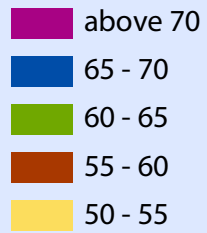

Map 1: BACKGROUND NOISE LEVELS - 2009

Noise Levels (Ldn)

The model is in decibels A weighted (dBA) averaged over 24 hours and penalized for night yielding - what is called a Ldn.